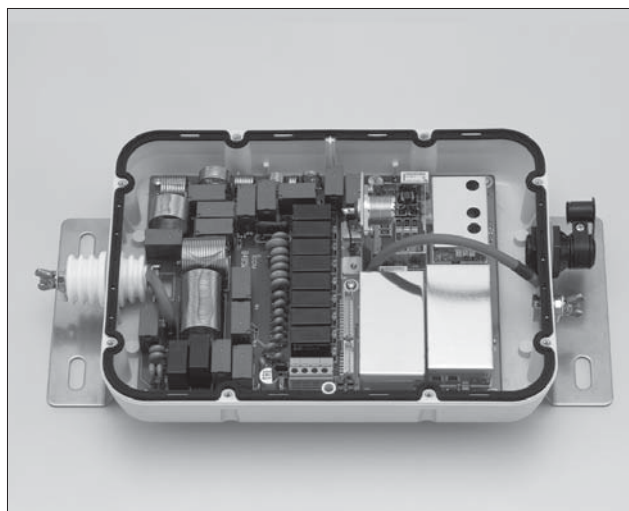

INTERNAL VIEW

Icom Inc. 1-1-32, Kami-minami, Hirano-ku, Osaka 547-0003, Japan Phone: +81 (06) 6793 5302 Fax: +81 (06) 6793 0013

www.icom.co.jp/world

Count on us!

Icom America Inc.

2380 116th Avenue NE,
Bellevue, WA 98004, U.S.A.
Phone : +1 (425) 454-8155
Fax : +1 (425) 454-1509
E-mail : sales@icomamerica.com
URL : <http://www.icomamerica.com>

Icom Canada

Glenwood Centre #150-6165 Highway 17,
Delta, B.C., V4K 5B8, Canada
Phone : +1 (604) 952-4266
Fax : +1 (604) 952-0090
E-mail : info@icomcanada.com
URL : <http://www.icomcanada.com>

Icom Brazil

Rua Itororó, 444 Padre Eustáquio
Belo Horizonte MG,
CEP: 30130-150, Brazil
Phone : +55 (31) 3582 8947
Fax : +55 (31) 3582 8987
E-mail : sales@icombrasil.com

Icom (Europe) GmbH

Communication Equipment
Auf der Krautweide 24
65812 Bad Soden am Taunus, Germany
Phone : +49 (6196) 76685-0
Fax : +49 (6196) 76685-50
E-mail : info@icom-europe.com
URL : <http://www.icom-europe.com>

Icom Spain S.L.

Ctra. Rubi, No. 88 "Edificio Can Castanyer"
Bajos A 08174, Sant Cugat del Valles,
Barcelona, Spain
Phone : +34 (93) 590 26 70
Fax : +34 (93) 589 04 46
E-mail : icom@icomspain.com
URL : <http://www.icomspain.com>

Icom Polska Sp. Z o.o.

80-286 Gdansk, Jaskowa Dolina St. 75, Poland
Phone : +48 (58) 551 0484
Fax : +48 (58) 551 4720
E-mail : icompolska@icompolska.com.pl
URL : <http://www.icompolska.com.pl>

Icom (UK) Ltd.

Icom France s.a.s.

Zac de la Plaine,
1 Rue Brindejonc des Moulinais, BP 45804,
31505 Toulouse Cedex 5, France
Phone : +33 (5) 61 36 03 03
Fax : +33 (5) 61 36 03 00
E-mail : icom@icom-france.com
URL : <http://www.icom-france.com>

Icom (Australia) Pty. Ltd.

Icom New Zealand

146A Harris Road, East Tamaki,
Auckland, New Zealand
Phone : +64 (09) 274 4062
Fax : +64 (09) 274 4708
E-mail : inquiries@icom.co.nz
URL : <http://www.icom.co.nz>

Asia Icom Inc.

6F No. 68, Sec. 1 Cheng-Teh Road,
Taipei, Taiwan, R.O.C.
Phone : +886 (02) 2559 1899
Fax : +886 (02) 2559 1874
E-mail : sales@asia-icom.com
URL : <http://www.asia-icom.com>

Shanghai Icom Ltd.

No.101, Building 9, Caifuxingyuan Park,
No.188 Maoting Road, Chedun Town,
Songjiang District, Shanghai, 201611, China
Phone : +86 (021) 6153 2768
Fax : +86 (021) 5765 9987
E-mail : bjicom@bjicom.com
URL : <http://www.bjicom.com>

Your local distributor/dealer: