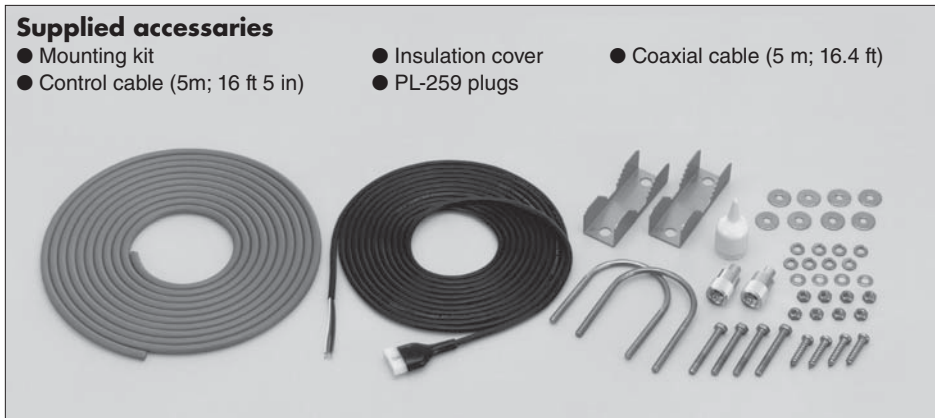

SPECIFICATIONS

- Tunable frequency range : 3.5 MHz to 54 MHz
  (with a long wire antenna, 7 m; 23 ft or longer)
  7 MHz to 54 MHz (with an optional AH-2b)
- Maximum input power : 120 W PEP
- Input impedance : 50 Ω
- Input power requirement for tuning:
  10 W (5–15 W)
- Auto tuning time : Approx. 1 sec.
  (retuning for a memorized frequency)
  Approx. 2–3 sec.
  (when operating band has been changed)
  Max. 15 sec.
- Auto tuning accuracy : VSWR 2.0:1 or less
  (except 1/2 of antenna length and its multiples)
- Power supply requirement : 13.8 V DC ±15 % (negative ground)
- Current drain : Less than 1 A
- Number of memory ch. : 45
- Usable temperature range : -10°C to +60°C; +14°F to +140°F
- Dimensions (proj. not incl.) : 172(W)×71(H)×230(D) mm
  ; 6.77(W)×2.8(H)×9.06(D) in
- Weight : 1.2 kg; 2.65 lb

All stated specifications are subject to change without notice or obligation.

Supplied accessories

- Mounting kit
- Control cable (5m; 16 ft 5 in)
- Insulation cover
- PL-259 plugs
- Coaxial cable (5 m; 16.4 ft)