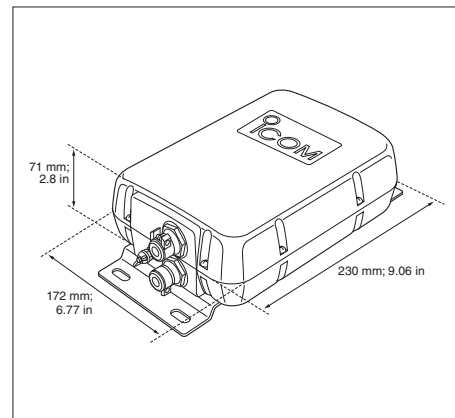

SPECIFICATIONS

- Tunable frequency range : 3.5 MHz to 54 MHz
  (with a long wire antenna, 7 m; 23 ft or longer)
  7 MHz to 54 MHz (with an optional AH-2b)
- Maximum input power : 120 W PEP
- Input impedance : 50 Ω
- Input power requirement for tuning:
  10 W (5–15 W)
- Auto tuning time : Approx. 1 sec.
  (retuning for a memorized frequency)
  Approx. 2–3 sec.
  (when operating band has been changed)
  Max. 15 sec.
- Auto tuning accuracy : VSWR 2.0:1 or less
  (except 1/2 of antenna length and its multiples)
- Power supply requirement : 13.8 V DC ±15 % (negative ground)
- Current drain : Less than 1 A
- Number of memory ch. : 45
- Usable temperature range : -10°C to +60°C; +14°F to +140°F
- Dimensions (proj. not incl.) : 172(W)×71(H)×230(D) mm
  ; 6.77(W)×2.8(H)×9.06(D) in
- Weight : 1.2 kg; 2.65 lb

All stated specifications are subject to change without notice or obligation.

Supplied accessories

- Mounting kit
- Control cable (5m; 16 ft 5 in)
- Insulation cover
- PL-259 plugs
- Coaxial cable (5 m; 16.4 ft)